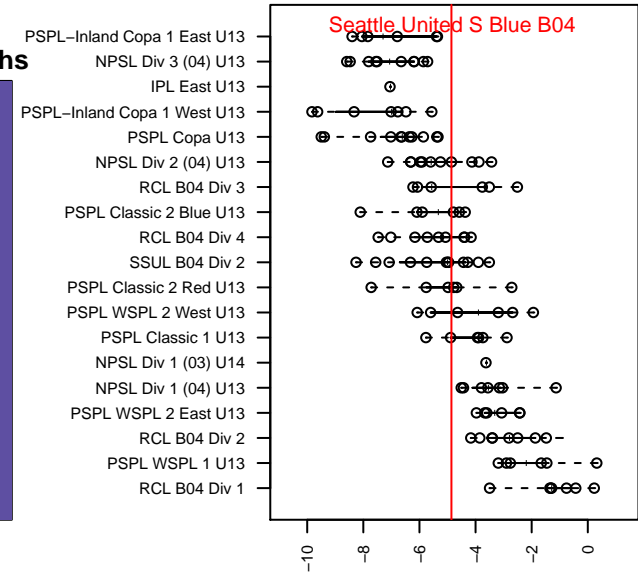

**attack and defense rating
relative to others at age
and all opponents in last 13 months**