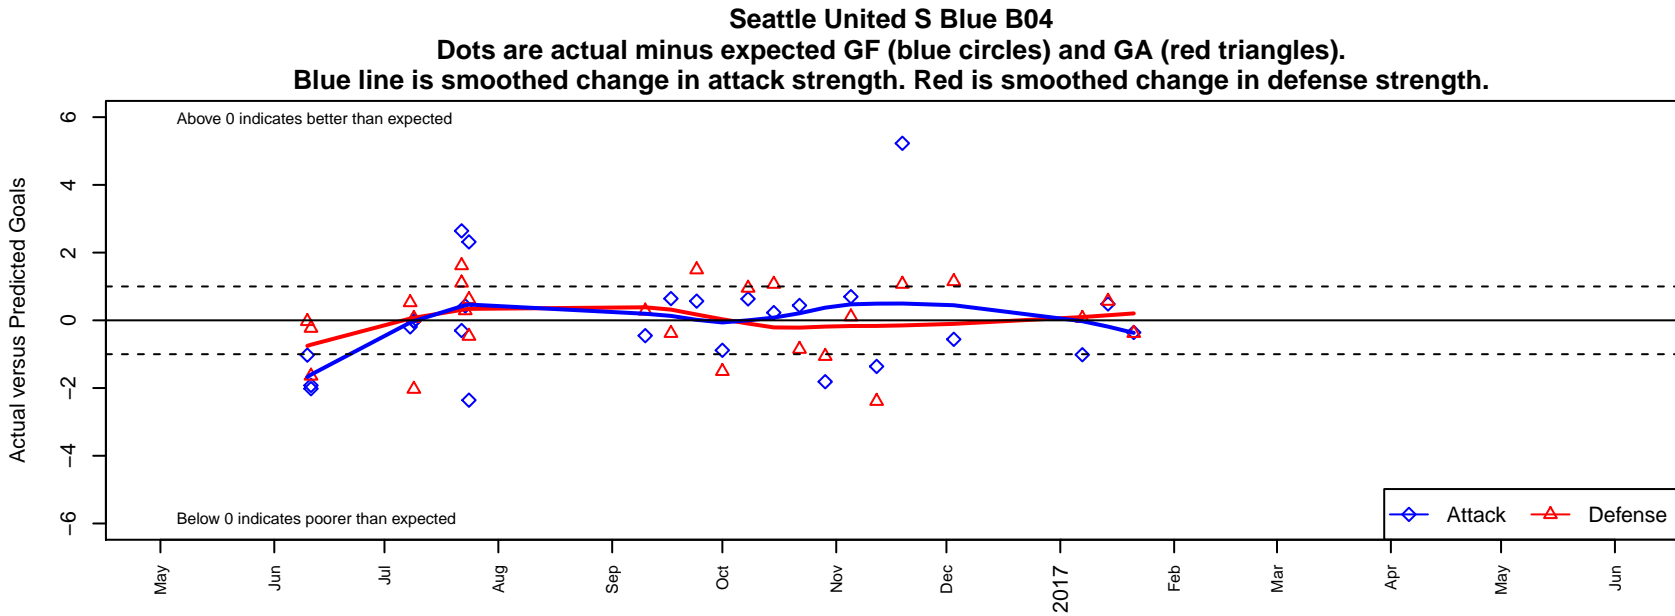

Seattle United S Blue B04

Seattle United Regional
 Seattle, WA
 B04 total strength=805
 attack=1.42 defense=0.73
 fall league = NPSL Div 2 (04) U13
 notes= Valenzuela 2016

alt names used:
 SU South B04 Blue
 Seattle United South B04 Blue
 Seattle United South Blue
 Seattle United South Blue [B04]
 Seattle United South B04 Blue

Venues played:
 2016 Starfire Spring Classic BU13 Silver
 2016 Seattle United Cup BU13 Gold
 2016 Crossfire Select U13 Bronze
 2016 NPSL Division 2 (04) U13
 2016 Founders Cup B04 Div A

**attack and defense variance (black dot)
relative to other teams
and top 10 in region**